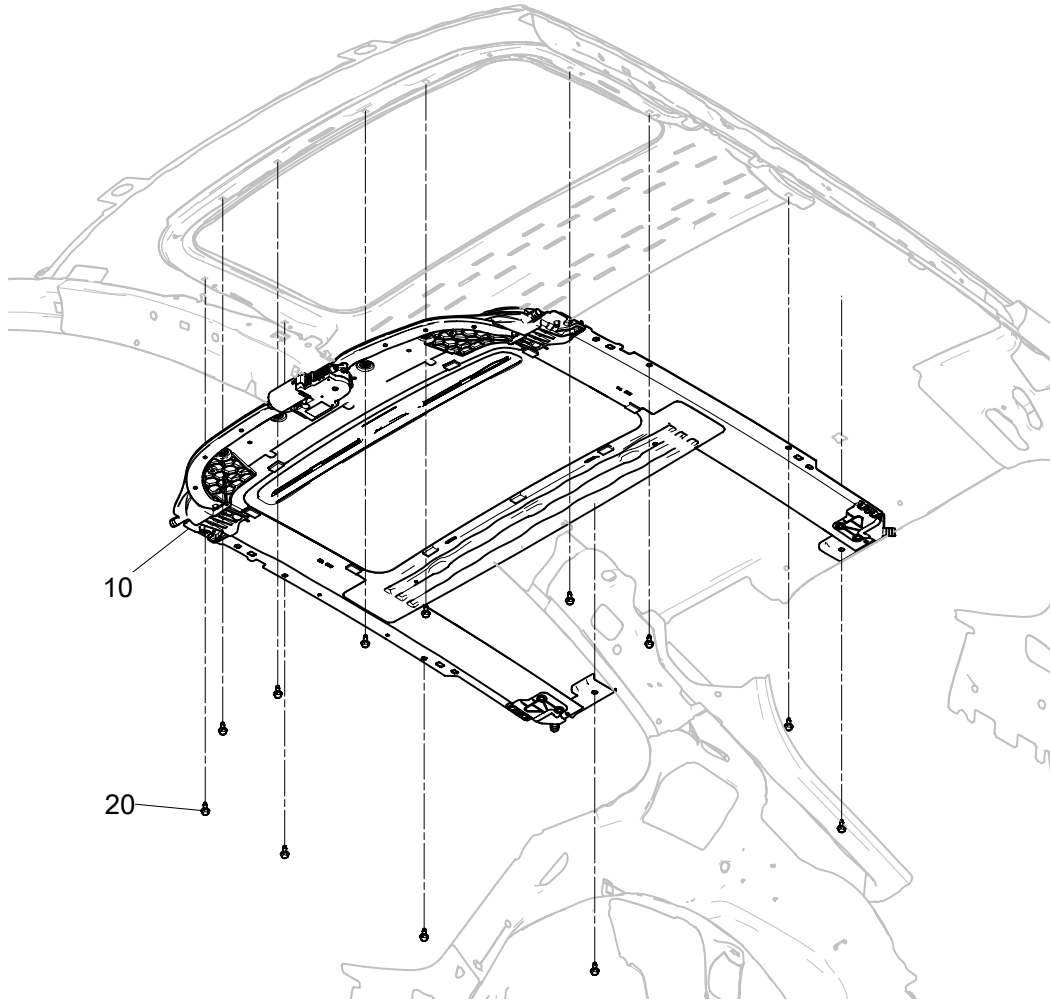

# SUNROOF ASSY

**ViewB**

# SUNROOF ASSY

ViewC

## SUNROOF ASSY

ITEM	DESCRIPTION	PART NO.	QTY	INFO
1	SUN ROOF ASSY	OPG13435	RF	
10	•SUN ROOF MODULE	OPE47812	1	
20	•BOLT	11588711	12	
30	•HOSE ASSY- FRONT DRAIN, RIGHT	OPB63680	1	
40	••CLIP	OPD65637	3	
50	••HOSE	OPG07754	1	
60	••CONNECTOR	ACA97085	1	
70	•HOSE - FRONT DRAIN, LEFT	OPB63679	1	
80	•NIPPLE - FRONT	OPB63586	2	
90	•HOSE - REAR DRAIN, RIGHT	OPE59926	1	
100	•HOSE - REAR DRAIN, LEFT	OPE59925	1	