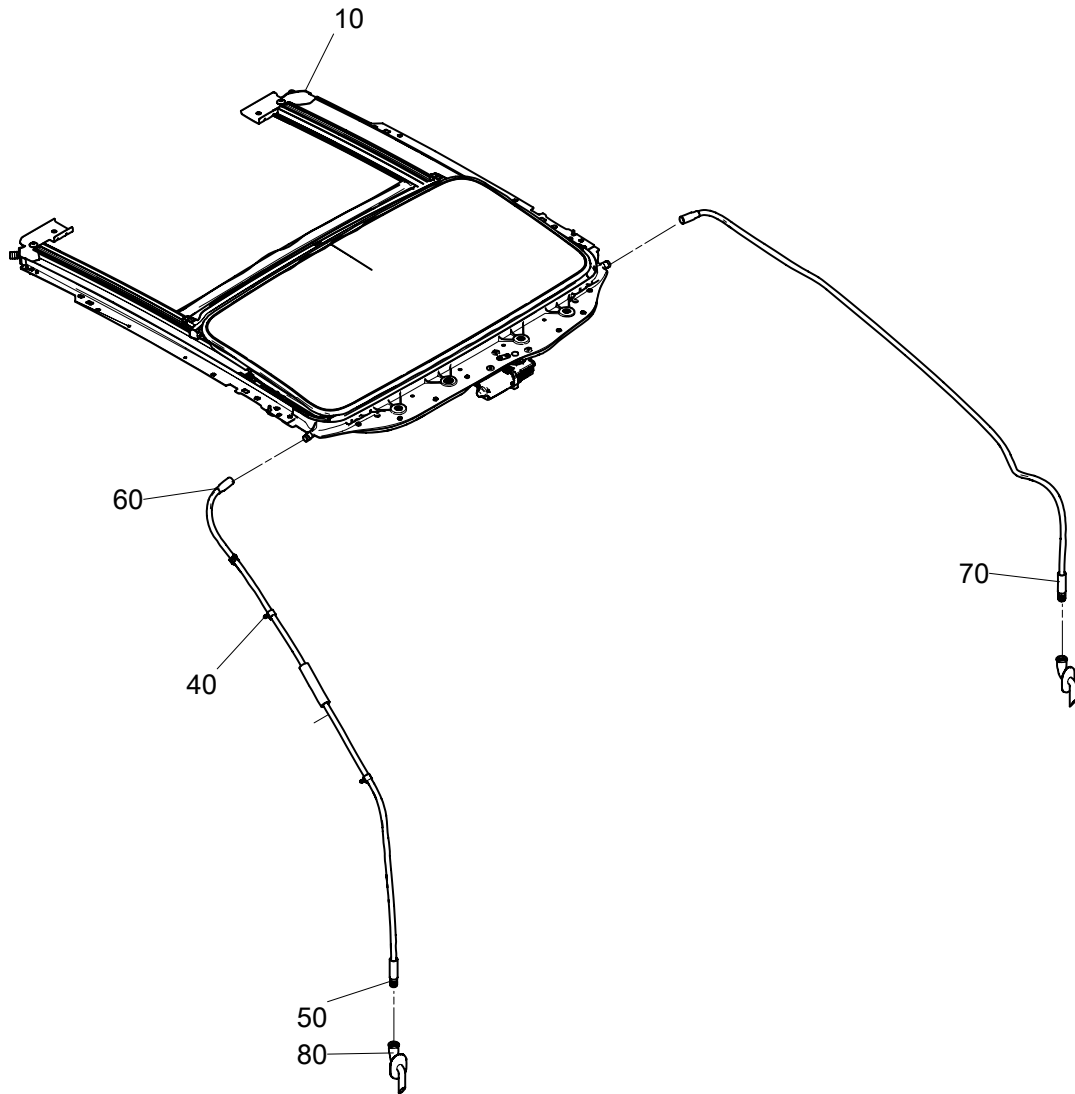

# SUNROOF ASSY

**ViewB**

# SUNROOF ASSY

ViewC

## SUNROOF ASSY

ITEM	DESCRIPTION	PART NO.	QTY	INFO
1	SUN ROOF ASSY	OPG13435	RF	
10	•SUN ROOF MODULE	OPE47812	1	
20	•BOLT	11588711	12	
30	•HOSE ASSY- FRONT DRAIN, RIGHT	OPB63680	1	
40	••CLIP	OPD65637	3	
50	••HOSE	OPG07754	1	
60	••CONNECTOR	ACA97085	1	
70	•HOSE - FRONT DRAIN, LEFT	OPB63679	1	
80	•NIPPLE - FRONT	OPB63586	2	
90	•HOSE - REAR DRAIN, RIGHT	OPE59926	1	
100	•HOSE - REAR DRAIN, LEFT	OPE59925	1	