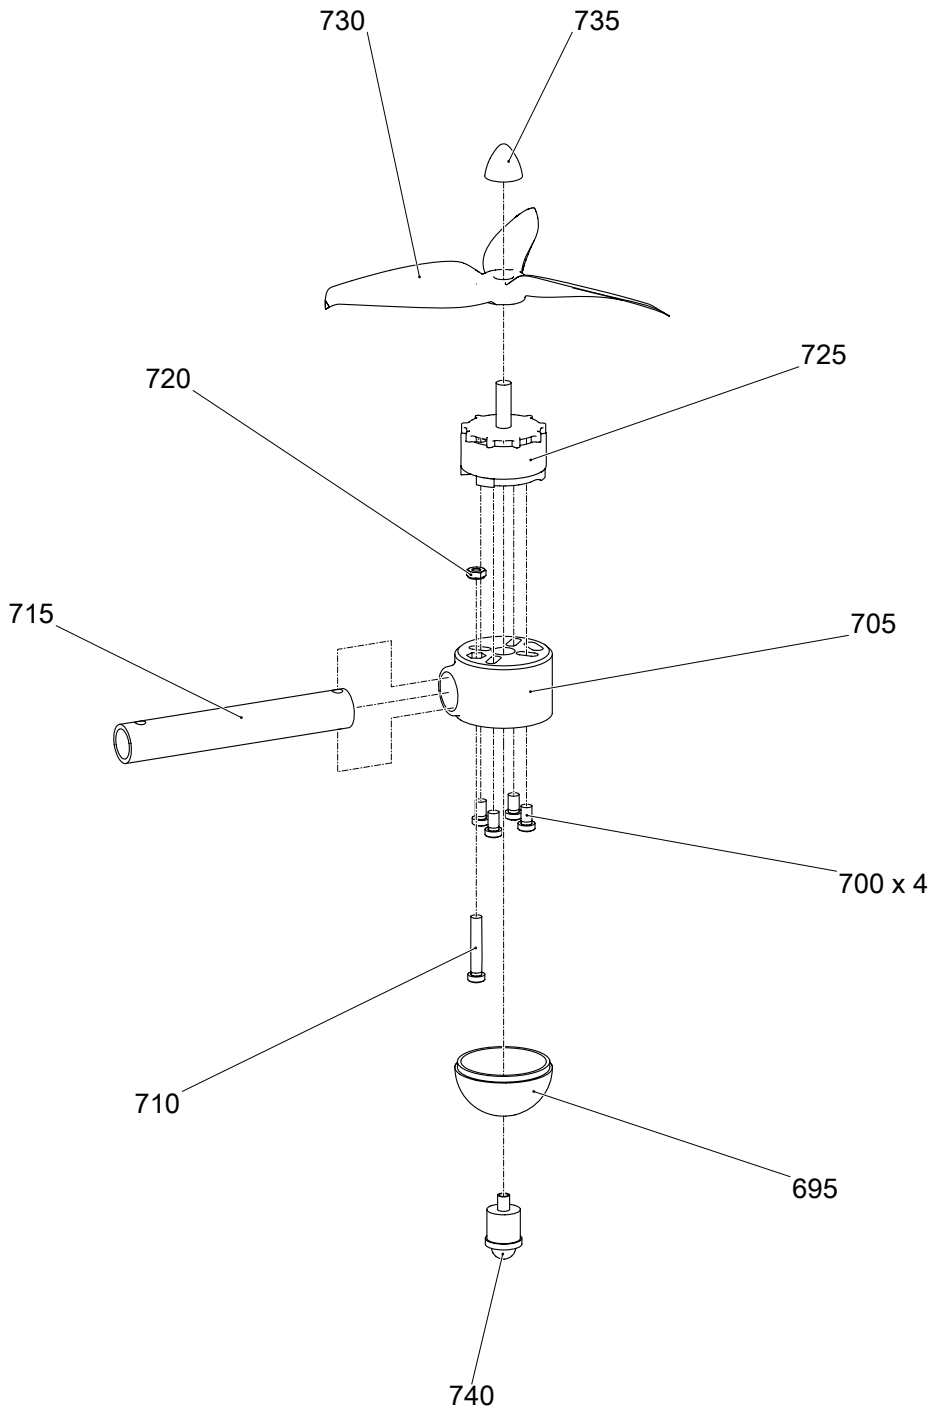

## SunFlower Drone (rev. E) Parts Catalog - Illustrated Parts Data

**DMC:** SUNFLOWER-A-20-00-10-01A-941A-A

**Language:** en/EN

**Issue no:** 001 new

**Issue Date:** 2018-10-08

**Title:** SunFlower Drone (rev. E) Parts Catalog - Illustrated Parts Data

<b>Table of Contents</b>	Page
<b>List of Figures</b>	Page
1 SunFlower Drone (rev. E) Parts Catalog.....	2

IMG-01

Figure 1 SunFlower Drone (rev. E) Parts Catalog - (Sheet 1 of 4)

IMG-02

Figure 1 SunFlower Drone (rev. E) Parts Catalog - (Sheet 2 of 4)

IMG-03

Figure 1 SunFlower Drone (rev. E) Parts Catalog - (Sheet 3 of 4)

IMG-04

Figure 1 SunFlower Drone (rev. E) Parts Catalog - (Sheet 4 of 4)

**UNCLASSIFIED**

Fig	Item	Units per assembly/ unit of issue	NCAGE	Part No NATO Stock Number	Description	*Usable on ICY code assy • MV/Effect
1						
-	10	1		DRONE.100.10005781	SunFlower_10397	
	15	1		DRONE.100.10005812	• Hammock Complex	
	20	24		DRONE.100.10005819	•• hexalobular socket pan head_ISO 14583- M2x5x4.5-4.8-N	
	45	1		DRONE.100.10005822	••• M12_lens_holder_D_faut_1	
	50	1		DRONE.100.10005771	•• Bee_I2C_1	
	60	1		DRONE.100.10005772	••• pixy_lens_D_faut_1	
	65	1		DRONE.100.10005822	••• M12_lens_holder_D_faut_1	
	465	1		DRONE.100.10005834	•• DRONE_RevB_FCB_PixRacer_Standard_1	
	475	1		DRONE.100.10005835	•• Hive_Antenna_WiFi	
	480	1		DRONE.100.10005817	•• Hammock	
	490	1		DRONE.100.10005744	••• Camera_FR_Board_2_1	
	495	1		DRONE.100.10005806	•• Bee_MAG_1	
	500	1		DRONE.100.10005808	•• Tracking_Camera_MCU_Board(Production)_1	
	530	1		DRONE.100.10005788	•• 40x40x10 fan cooler 5v sunon	
	550	4		DRONE.100.10005854	•• Sensor_box276649	
	565	4		DRONE.100.10005750	•• hex tapping screws_Tapping Screw ISO 14585-ST2.9x19-C-N	
	570	1		DRONE.100.10005824	•• 10463	
	595	4		DRONE.100.10005840	•• Bee Isolator	
	605	8		DRONE.100.10005763	•• hex tapping screws_Tapping Screw ISO 14585-ST2.9x13-C-N	
	610	4		DRONE.100.10005855	•• Speed_Controller	
	615	1		DRONE.100.10005804	•• TopHull_2	