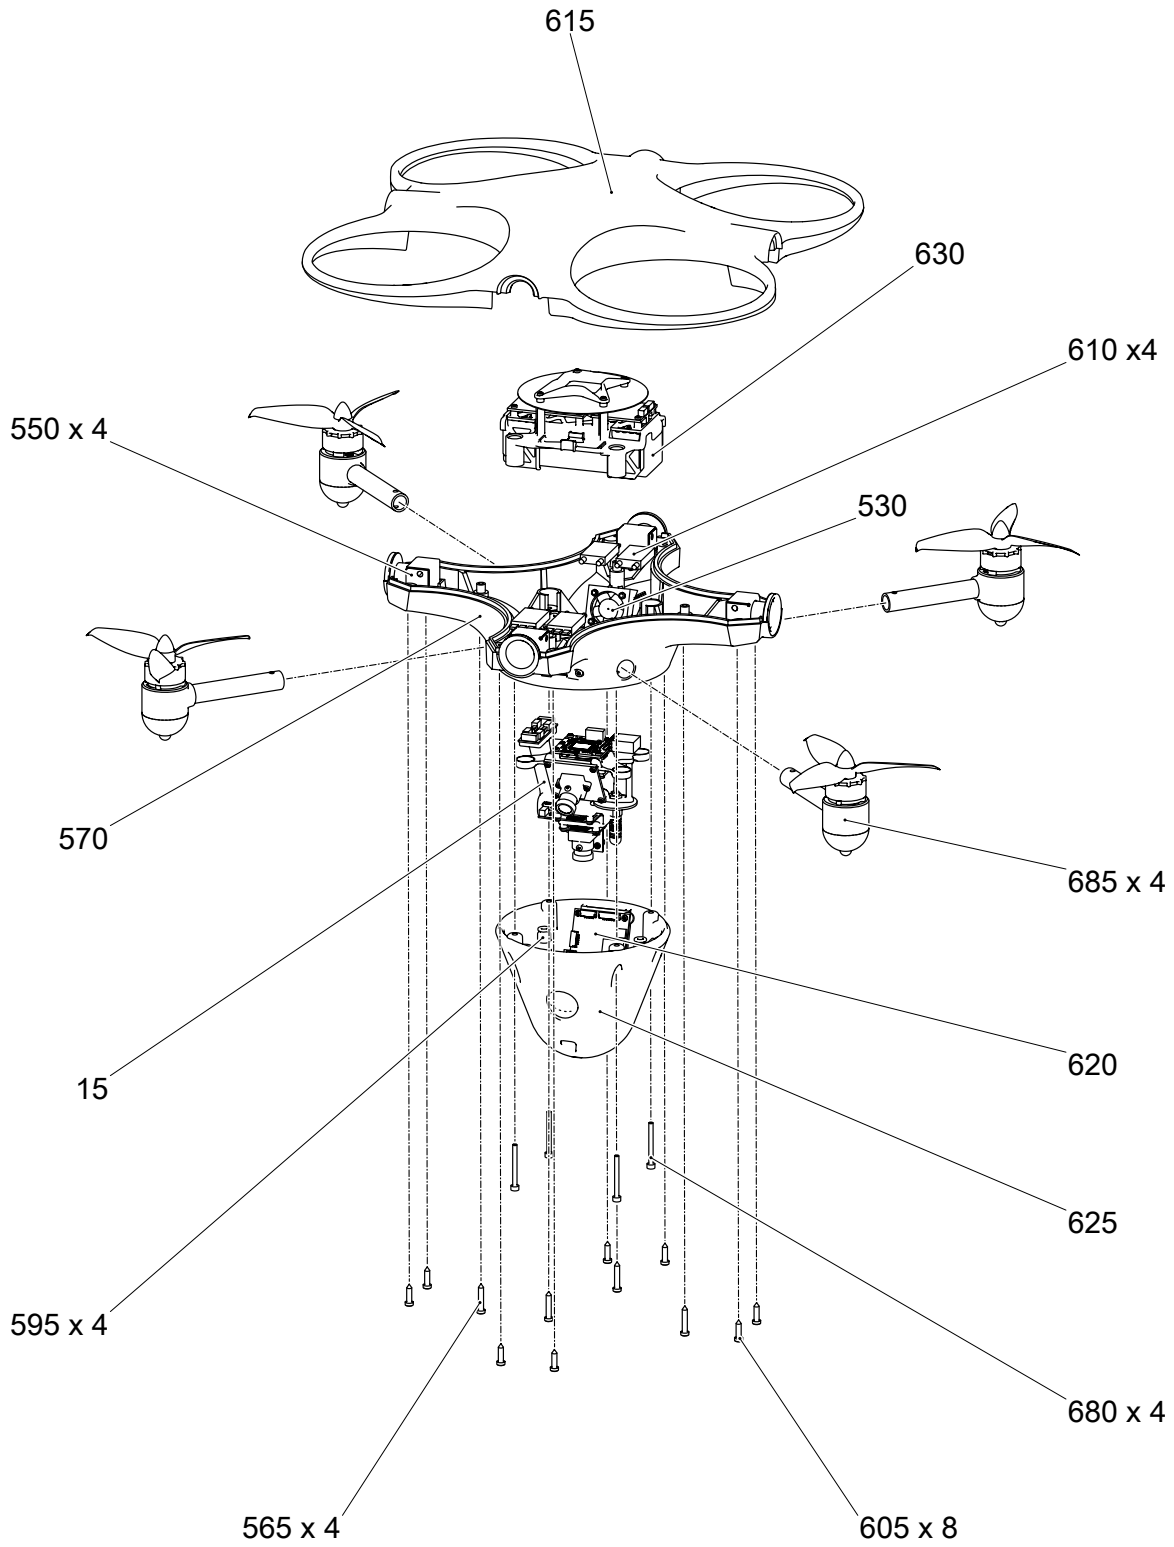

## SunFlower Drone (rev. E) Parts Catalog - Illustrated Parts Data

**DMC:** SUNFLOWER-A-20-00-10-01A-941A-A

**Language:** en/EN

**Issue no:** 001 new

**Issue Date:** 2018-10-08

**Title:** SunFlower Drone (rev. E) Parts Catalog - Illustrated Parts Data

<b>Table of Contents</b>	Page
<b>List of Figures</b>	Page
1 SunFlower Drone (rev. E) Parts Catalog.....	2

IMG-01

Figure 1 SunFlower Drone (rev. E) Parts Catalog - (Sheet 1 of 4)

IMG-02

Figure 1 SunFlower Drone (rev. E) Parts Catalog - (Sheet 2 of 4)

IMG-03

Figure 1 SunFlower Drone (rev. E) Parts Catalog - (Sheet 3 of 4)

IMG-04

Figure 1 SunFlower Drone (rev. E) Parts Catalog - (Sheet 4 of 4)

**UNCLASSIFIED**

Fig	Item	Units per assembly/ unit of issue	NCAGE	Part No NATO Stock Number	Description	*Usable on ICY code assy • MV/Effect
1						
-	10	1		DRONE.100.10005781	SunFlower_10397	
	15	1		DRONE.100.10005812	• Hammock Complex	
	20	24		DRONE.100.10005819	•• hexalobular socket pan head_ISO 14583- M2x5x4.5-4.8-N	
	45	1		DRONE.100.10005822	••• M12_lens_holder_D_faut_1	
	50	1		DRONE.100.10005771	•• Bee_I2C_1	
	60	1		DRONE.100.10005772	••• pixy_lens_D_faut_1	
	65	1		DRONE.100.10005822	••• M12_lens_holder_D_faut_1	
	465	1		DRONE.100.10005834	•• DRONE_RevB_FCB_PixRacer_Standard_1	
	475	1		DRONE.100.10005835	•• Hive_Antenna_WiFi	
	480	1		DRONE.100.10005817	•• Hammock	
	490	1		DRONE.100.10005744	••• Camera_FR_Board_2_1	
	495	1		DRONE.100.10005806	•• Bee_MAG_1	
	500	1		DRONE.100.10005808	•• Tracking_Camera_MCU_Board(Production)_1	
	530	1		DRONE.100.10005788	•• 40x40x10 fan cooler 5v sunon	
	550	4		DRONE.100.10005854	•• Sensor_box276649	
	565	4		DRONE.100.10005750	•• hex tapping screws_Tapping Screw ISO 14585-ST2.9x19-C-N	
	570	1		DRONE.100.10005824	•• 10463	
	595	4		DRONE.100.10005840	•• Bee Isolator	
	605	8		DRONE.100.10005763	•• hex tapping screws_Tapping Screw ISO 14585-ST2.9x13-C-N	
	610	4		DRONE.100.10005855	•• Speed_Controller	
	615	1		DRONE.100.10005804	•• TopHull_2	