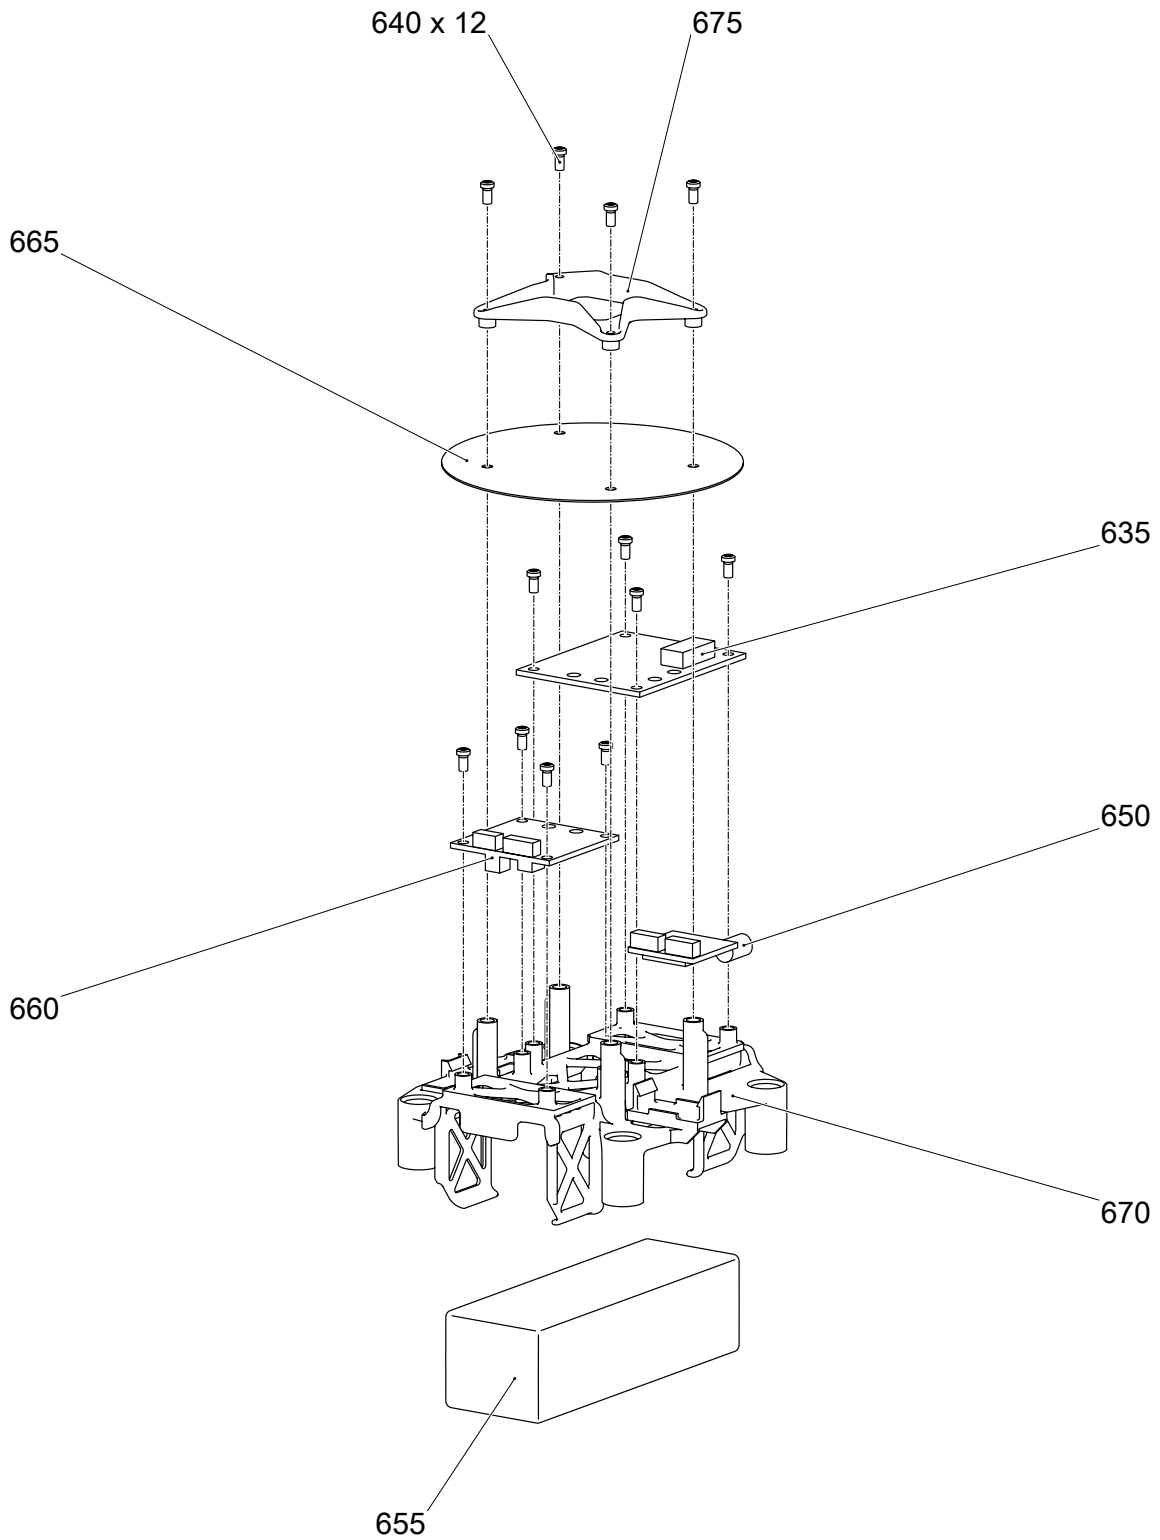

## SunFlower Drone (rev. E) Parts Catalog - Illustrated Parts Data

**DMC:** SUNFLOWER-A-20-00-10-01A-941A-A

**Language:** en/EN

**Issue no:** 001 new

**Issue Date:** 2018-10-08

**Title:** SunFlower Drone (rev. E) Parts Catalog - Illustrated Parts Data

<b>Table of Contents</b>	Page
<b>List of Figures</b>	Page
1 SunFlower Drone (rev. E) Parts Catalog.....	2

IMG-01

Figure 1 SunFlower Drone (rev. E) Parts Catalog - (Sheet 1 of 4)

IMG-02

Figure 1 SunFlower Drone (rev. E) Parts Catalog - (Sheet 2 of 4)

IMG-03

Figure 1 SunFlower Drone (rev. E) Parts Catalog - (Sheet 3 of 4)

IMG-04

Figure 1 SunFlower Drone (rev. E) Parts Catalog - (Sheet 4 of 4)

**UNCLASSIFIED**

Fig	Item	Units per assembly/ unit of issue	NCAGE	Part No NATO Stock Number	Description	*Usable on ICY code assy • MV/Effect
1						
-	10	1		DRONE.100.10005781	SunFlower_10397	
	15	1		DRONE.100.10005812	• Hammock Complex	
	20	24		DRONE.100.10005819	•• hexalobular socket pan head_ISO 14583- M2x5x4.5-4.8-N	
	45	1		DRONE.100.10005822	••• M12_lens_holder_D_faut_1	
	50	1		DRONE.100.10005771	•• Bee_I2C_1	
	60	1		DRONE.100.10005772	••• pixy_lens_D_faut_1	
	65	1		DRONE.100.10005822	••• M12_lens_holder_D_faut_1	
	465	1		DRONE.100.10005834	•• DRONE_RevB_FCB_PixRacer_Standard_1	
	475	1		DRONE.100.10005835	•• Hive_Antenna_WiFi	
	480	1		DRONE.100.10005817	•• Hammock	
	490	1		DRONE.100.10005744	••• Camera_FR_Board_2_1	
	495	1		DRONE.100.10005806	•• Bee_MAG_1	
	500	1		DRONE.100.10005808	•• Tracking_Camera_MCU_Board(Production)_1	
	530	1		DRONE.100.10005788	•• 40x40x10 fan cooler 5v sunon	
	550	4		DRONE.100.10005854	•• Sensor_box276649	
	565	4		DRONE.100.10005750	•• hex tapping screws_Tapping Screw ISO 14585-ST2.9x19-C-N	
	570	1		DRONE.100.10005824	•• 10463	
	595	4		DRONE.100.10005840	•• Bee Isolator	
	605	8		DRONE.100.10005763	•• hex tapping screws_Tapping Screw ISO 14585-ST2.9x13-C-N	
	610	4		DRONE.100.10005855	•• Speed_Controller	
	615	1		DRONE.100.10005804	•• TopHull_2	