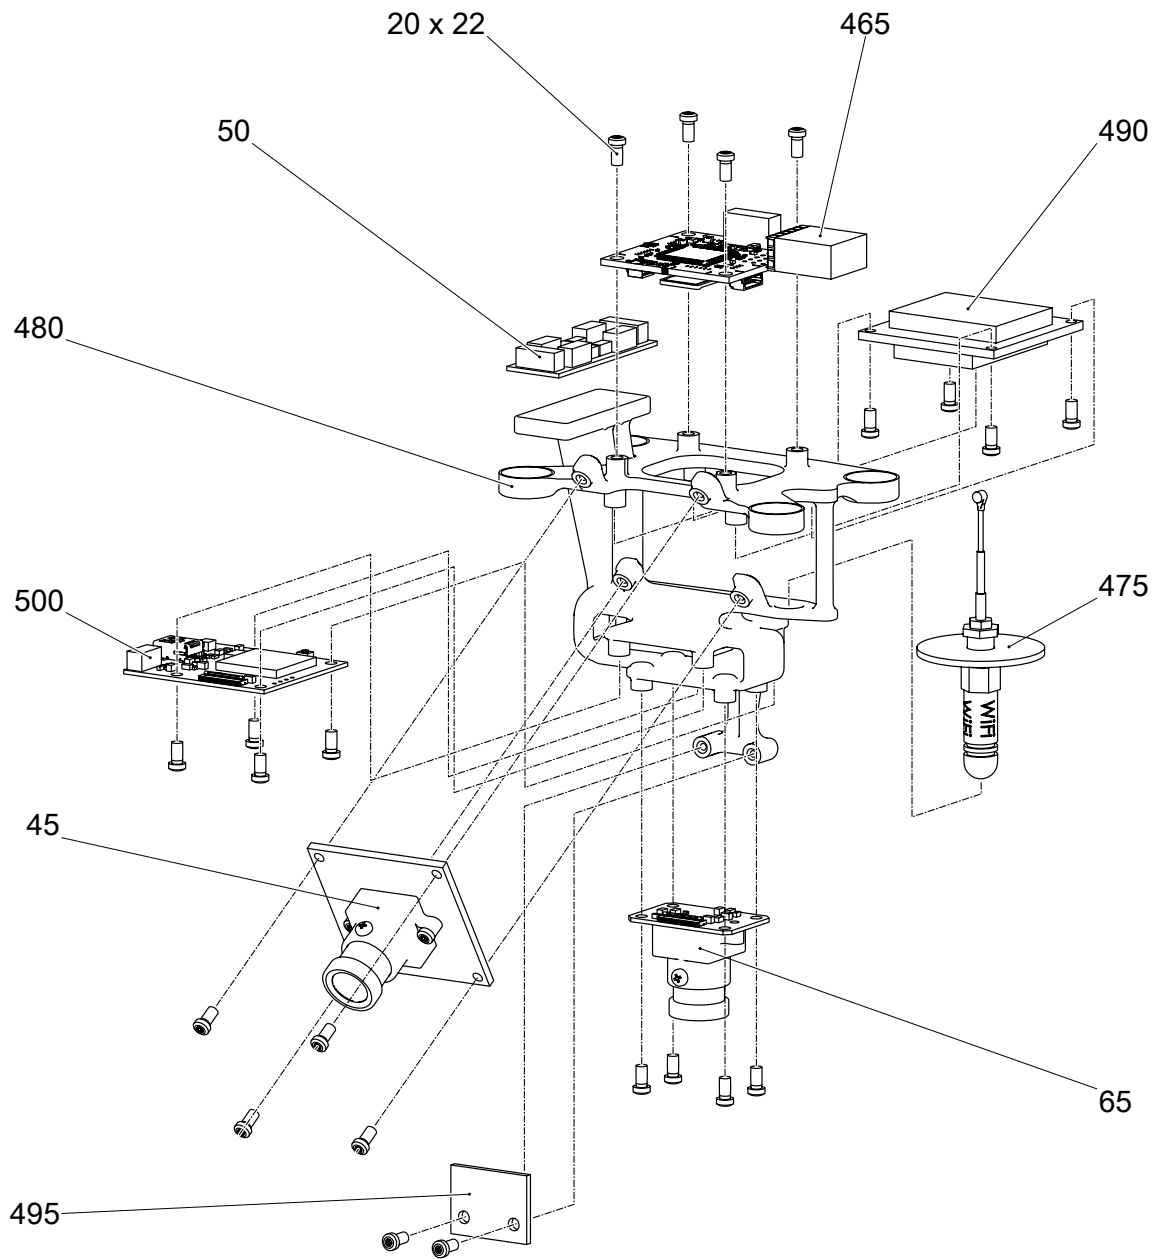

## SunFlower Drone (rev. E) Parts Catalog - Illustrated Parts Data

**DMC:** SUNFLOWER-A-20-00-10-01A-941A-A

**Language:** en/EN

**Issue no:** 001 new

**Issue Date:** 2018-10-08

**Title:** SunFlower Drone (rev. E) Parts Catalog - Illustrated Parts Data

<b>Table of Contents</b>	Page
<b>List of Figures</b>	Page
1 SunFlower Drone (rev. E) Parts Catalog.....	2

IMG-01

Figure 1 SunFlower Drone (rev. E) Parts Catalog - (Sheet 1 of 4)

IMG-02

Figure 1 SunFlower Drone (rev. E) Parts Catalog - (Sheet 2 of 4)

IMG-03

Figure 1 SunFlower Drone (rev. E) Parts Catalog - (Sheet 3 of 4)

IMG-04

Figure 1 SunFlower Drone (rev. E) Parts Catalog - (Sheet 4 of 4)

**UNCLASSIFIED**

Fig	Item	Units per assembly/ unit of issue	NCAGE	Part No NATO Stock Number	Description	*Usable on ICY code assy • MV/Effect
1						
-	10	1		DRONE.100.10005781	SunFlower_10397	
	15	1		DRONE.100.10005812	• Hammock Complex	
	20	24		DRONE.100.10005819	•• hexalobular socket pan head_ISO 14583- M2x5x4.5-4.8-N	
	45	1		DRONE.100.10005822	••• M12_lens_holder_D_faut_1	
	50	1		DRONE.100.10005771	•• Bee_I2C_1	
	60	1		DRONE.100.10005772	••• pixy_lens_D_faut_1	
	65	1		DRONE.100.10005822	••• M12_lens_holder_D_faut_1	
	465	1		DRONE.100.10005834	•• DRONE_RevB_FCB_PixRacer_Standard_1	
	475	1		DRONE.100.10005835	•• Hive_Antenna_WiFi	
	480	1		DRONE.100.10005817	•• Hammock	
	490	1		DRONE.100.10005744	••• Camera_FR_Board_2_1	
	495	1		DRONE.100.10005806	•• Bee_MAG_1	
	500	1		DRONE.100.10005808	•• Tracking_Camera_MCU_Board(Production)_1	
	530	1		DRONE.100.10005788	•• 40x40x10 fan cooler 5v sunon	
	550	4		DRONE.100.10005854	•• Sensor_box276649	
	565	4		DRONE.100.10005750	•• hex tapping screws_Tapping Screw ISO 14585-ST2.9x19-C-N	
	570	1		DRONE.100.10005824	•• 10463	
	595	4		DRONE.100.10005840	•• Bee Isolator	
	605	8		DRONE.100.10005763	•• hex tapping screws_Tapping Screw ISO 14585-ST2.9x13-C-N	
	610	4		DRONE.100.10005855	•• Speed_Controller	
	615	1		DRONE.100.10005804	•• TopHull_2	