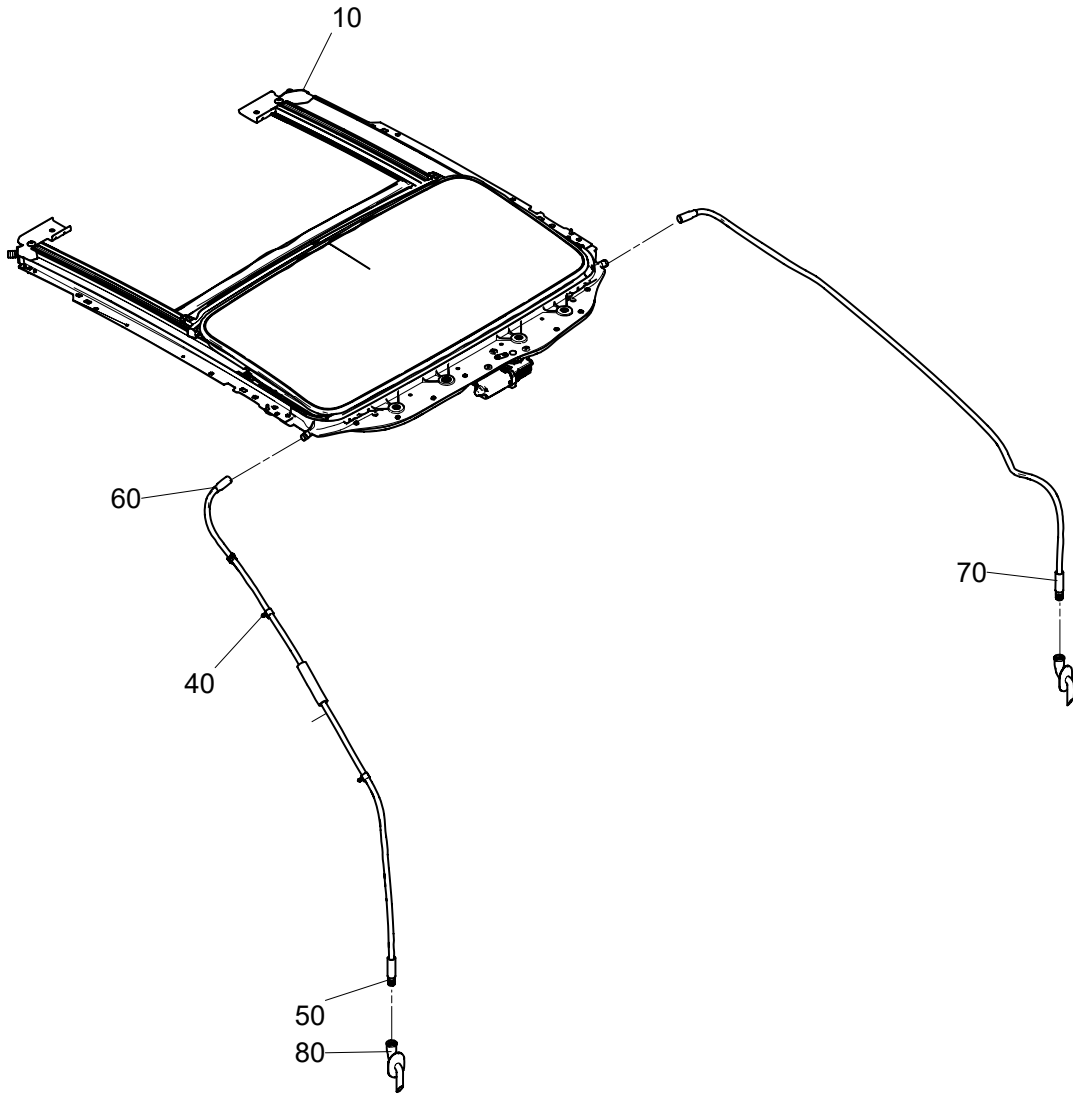

SUNROOF ASSY

ViewA

SUNROOF ASSY

ViewB

SUNROOF ASSY

ViewC

SUNROOF ASSY

ITEM	DESCRIPTION	PART NO.	QTY	INFO
1	SUN ROOF ASSY	OPG13435	RF	
10	•SUN ROOF MODULE	OPE47812	1	
20	•BOLT	11588711	12	
30	•HOSE ASSY- FRONT DRAIN, RIGHT	OPB63680	1	
40	••CLIP	OPD65637	3	
50	••HOSE	OPG07754	1	
60	••CONNECTOR	ACA97085	1	
70	•HOSE - FRONT DRAIN, LEFT	OPB63679	1	
80	•NIPPLE - FRONT	OPB63586	2	
90	•HOSE - REAR DRAIN, RIGHT	OPE59926	1	
100	•HOSE - REAR DRAIN, LEFT	OPE59925	1	