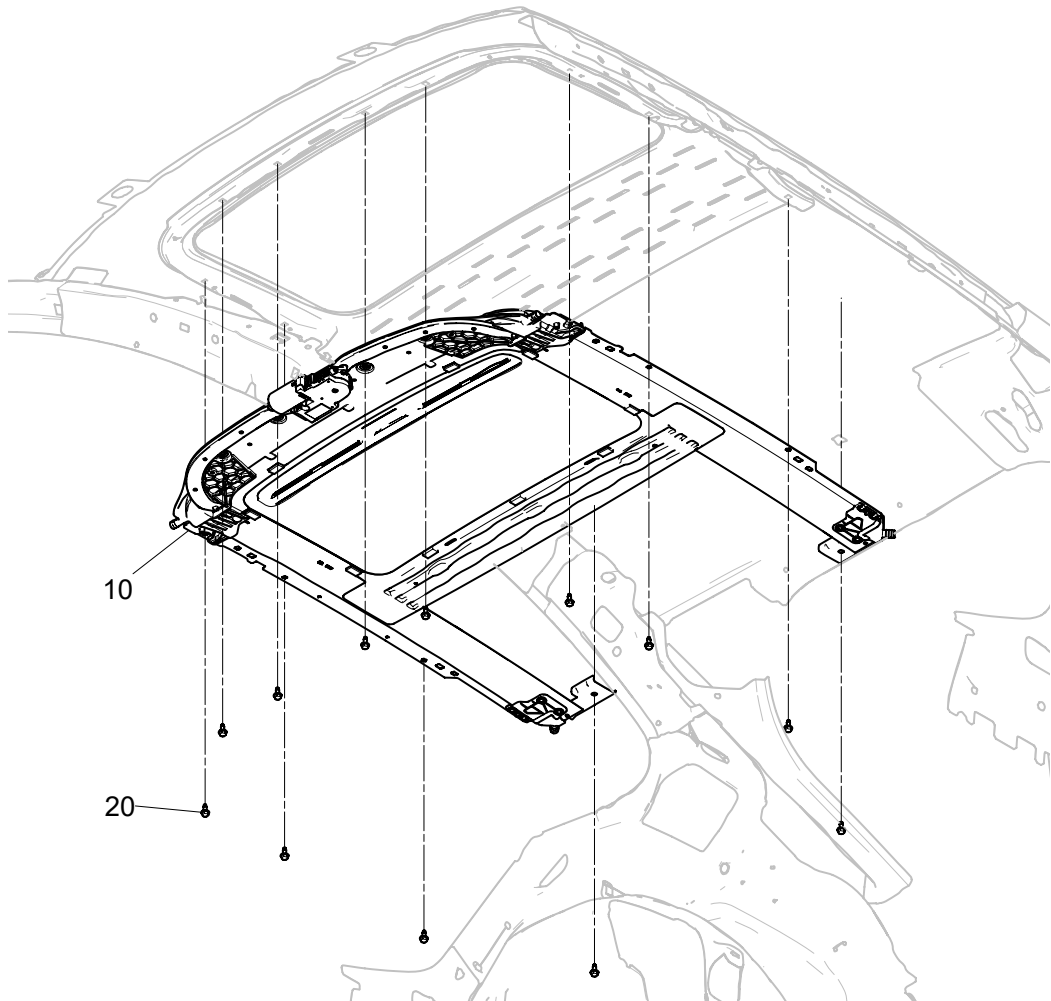

SUNROOF ASSY

ViewA

SUNROOF ASSY

ViewB

SUNROOF ASSY

ViewC

SUNROOF ASSY

ITEM	DESCRIPTION	PART NO.	QTY	INFO
1	SUN ROOF ASSY	OPG13435	RF	
10	•SUN ROOF MODULE	OPE47812	1	
20	•BOLT	11588711	12	
30	•HOSE ASSY- FRONT DRAIN, RIGHT	OPB63680	1	
40	••CLIP	OPD65637	3	
50	••HOSE	OPG07754	1	
60	••CONNECTOR	ACA97085	1	
70	•HOSE - FRONT DRAIN, LEFT	OPB63679	1	
80	•NIPPLE - FRONT	OPB63586	2	
90	•HOSE - REAR DRAIN, RIGHT	OPE59926	1	
100	•HOSE - REAR DRAIN, LEFT	OPE59925	1	