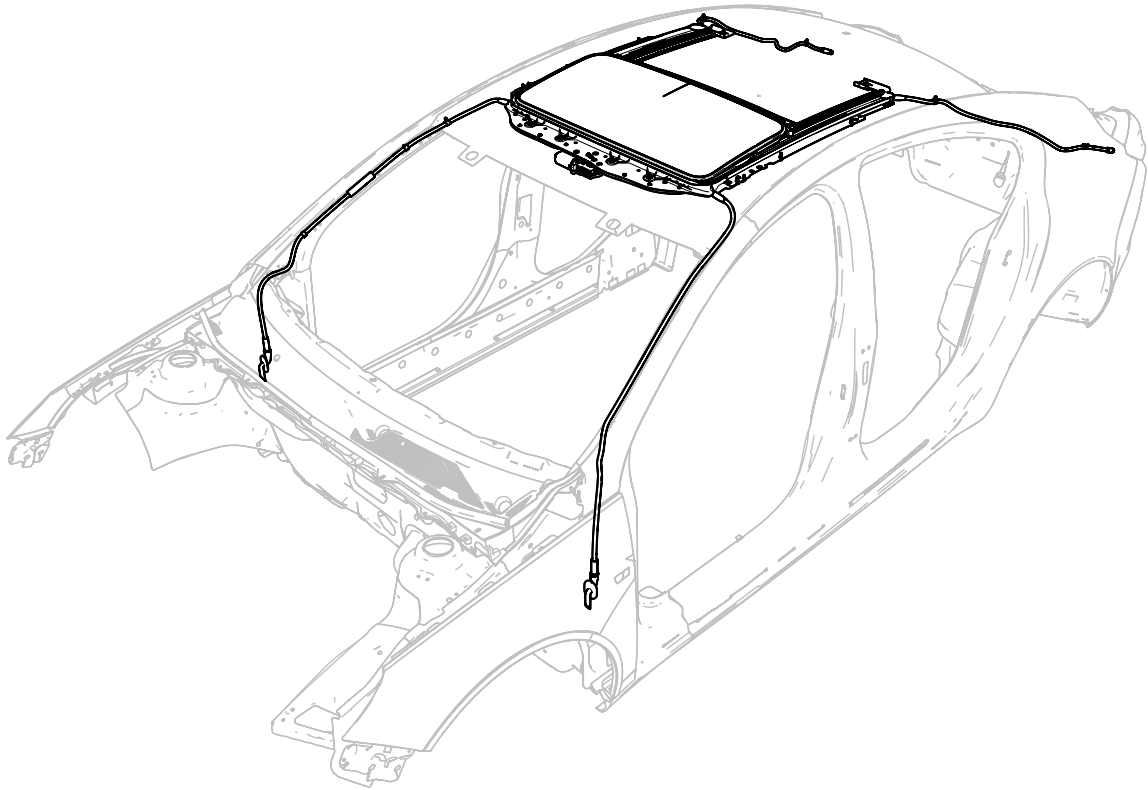

SUNROOF ASSY

ViewA

SUNROOF ASSY

ViewB

SUNROOF ASSY

ViewC

SUNROOF ASSY

ITEM	DESCRIPTION	PART NO.	QTY	INFO
1	SUN ROOF ASSY	OPG13435	RF	
10	•SUN ROOF MODULE	OPE47812	1	
20	•BOLT	11588711	12	
30	•HOSE ASSY- FRONT DRAIN, RIGHT	OPB63680	1	
40	••CLIP	OPD65637	3	
50	••HOSE	OPG07754	1	
60	••CONNECTOR	ACA97085	1	
70	•HOSE - FRONT DRAIN, LEFT	OPB63679	1	
80	•NIPPLE - FRONT	OPB63586	2	
90	•HOSE - REAR DRAIN, RIGHT	OPE59926	1	
100	•HOSE - REAR DRAIN, LEFT	OPE59925	1	