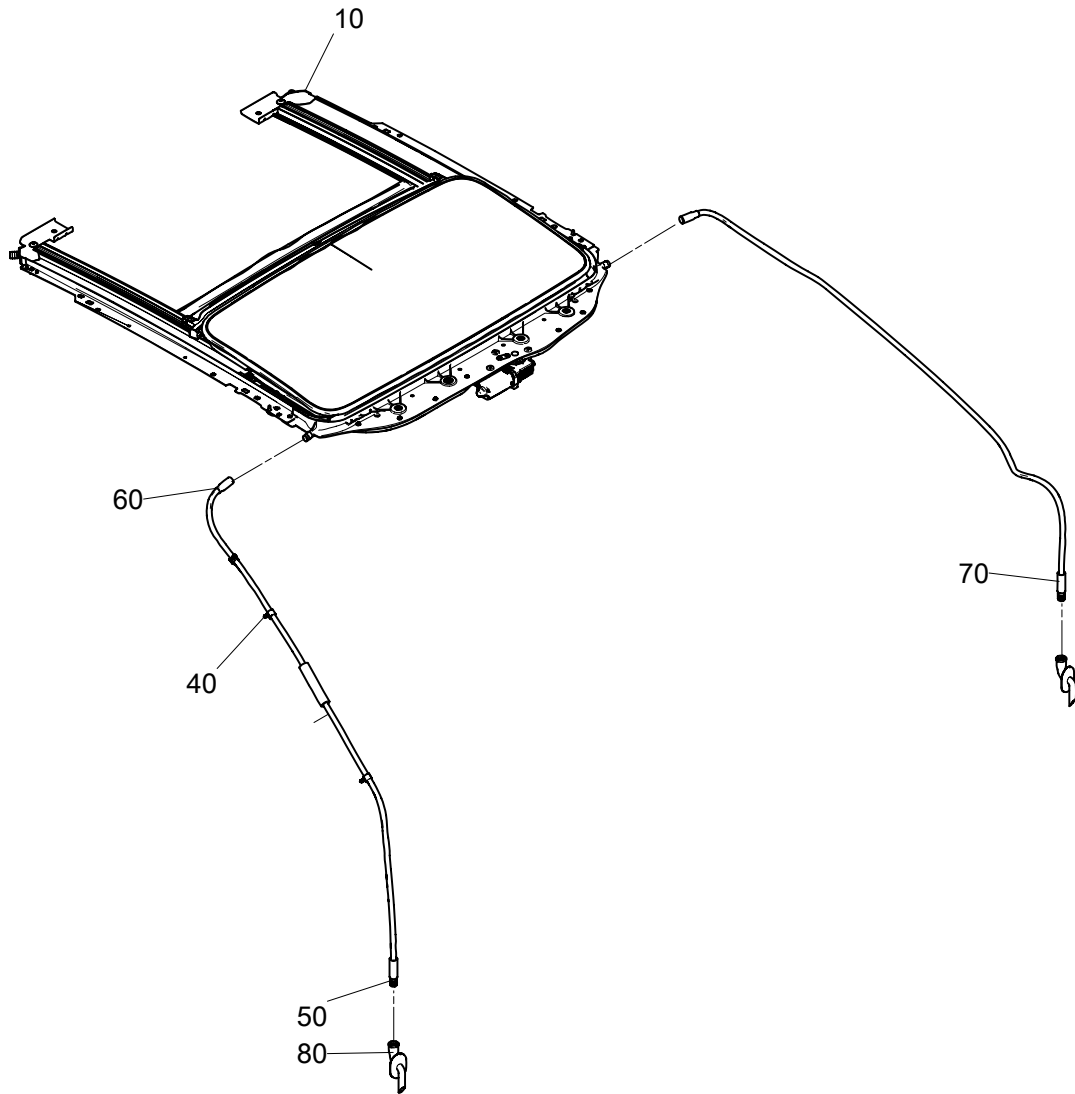

# SUNROOF ASSY

# SUNROOF ASSY

**ViewB**

# SUNROOF ASSY

ViewC

## SUNROOF ASSY

ITEM	DESCRIPTION	PART NO.	QTY	INFO
1	SUN ROOF ASSY	OPG13435	RF	
10	•SUN ROOF MODULE	OPE47812	1	
20	•BOLT	11588711	12	
30	•HOSE ASSY- FRONT DRAIN, RIGHT	OPB63680	1	
40	••CLIP	OPD65637	3	
50	••HOSE	OPG07754	1	
60	••CONNECTOR	ACA97085	1	
70	•HOSE - FRONT DRAIN, LEFT	OPB63679	1	
80	•NIPPLE - FRONT	OPB63586	2	
90	•HOSE - REAR DRAIN, RIGHT	OPE59926	1	
100	•HOSE - REAR DRAIN, LEFT	OPE59925	1	