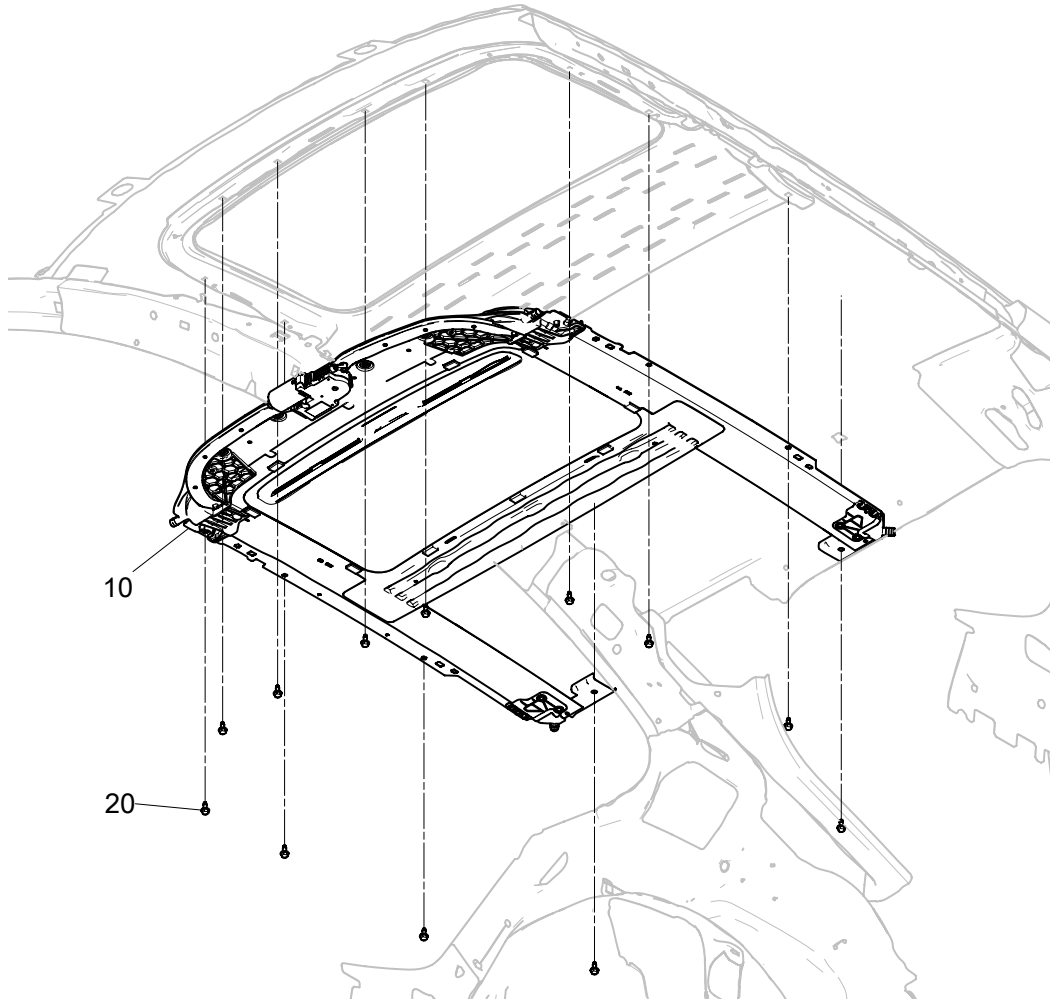

SUNROOF ASSY