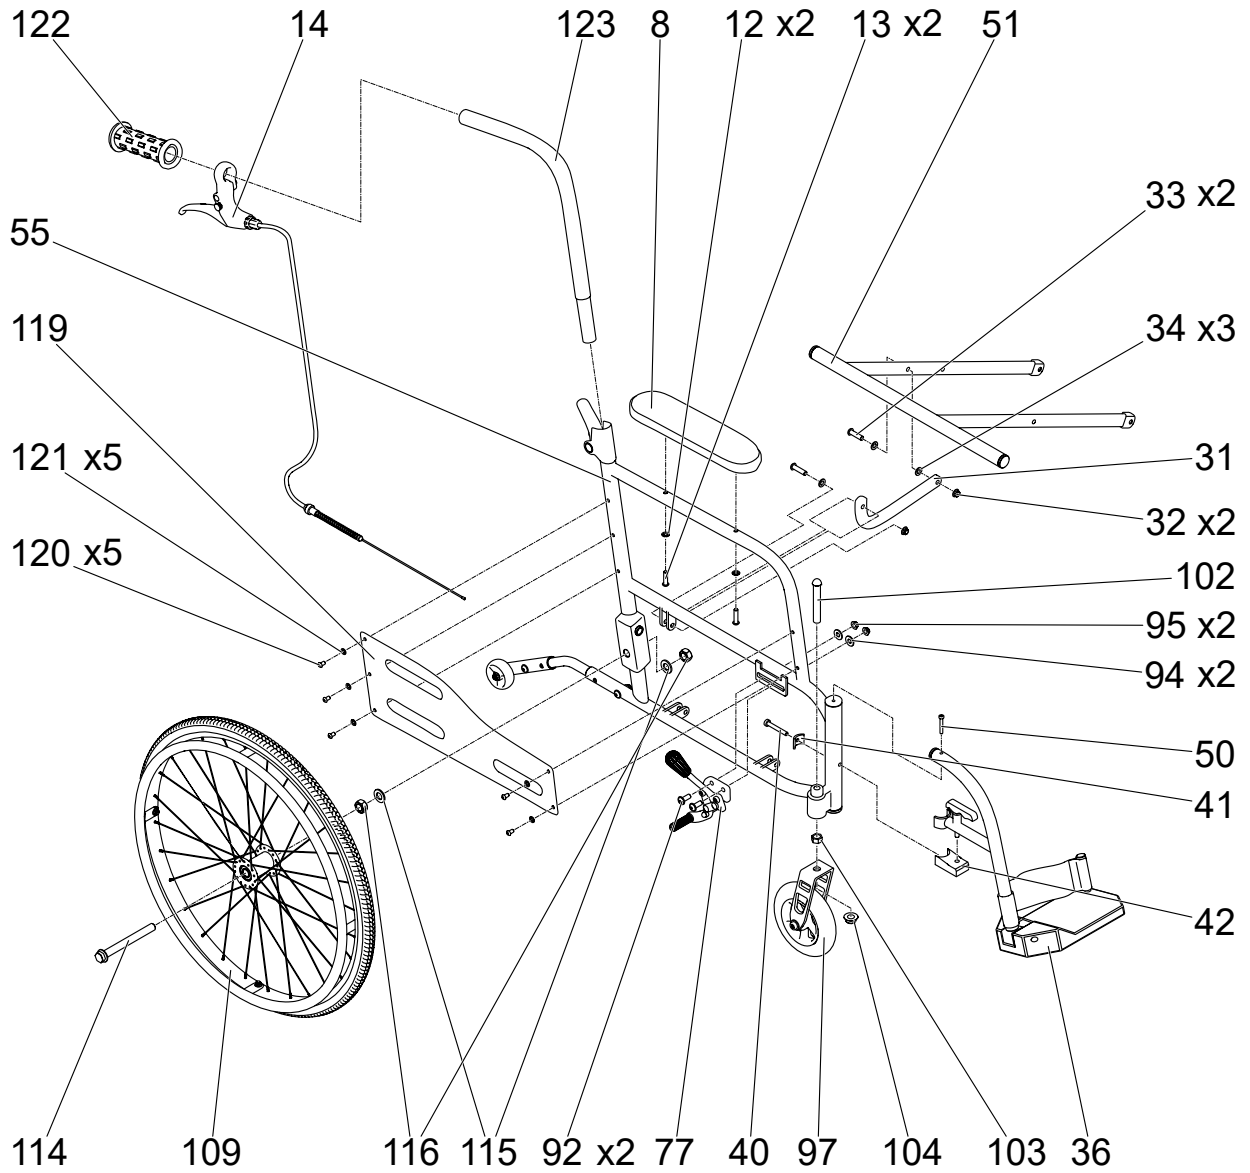

WHEEL CHAIR Catalog

02 LEFT HAND SIDE