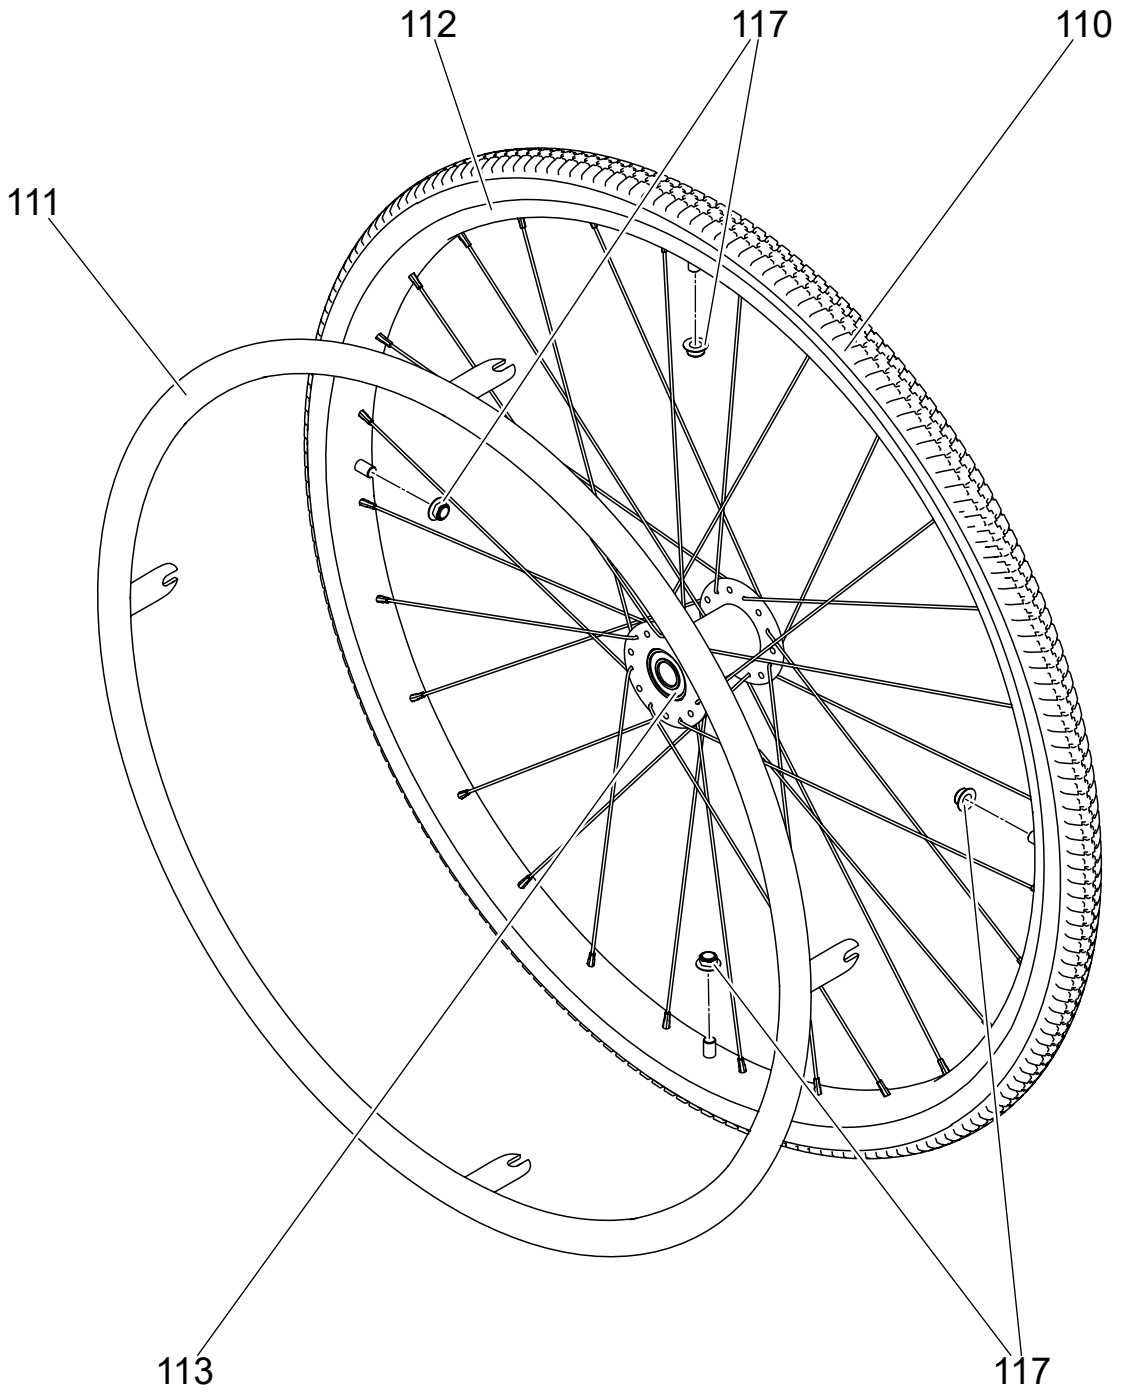

04 CASTER WHEEL

WHEEL CHAIR Catalog