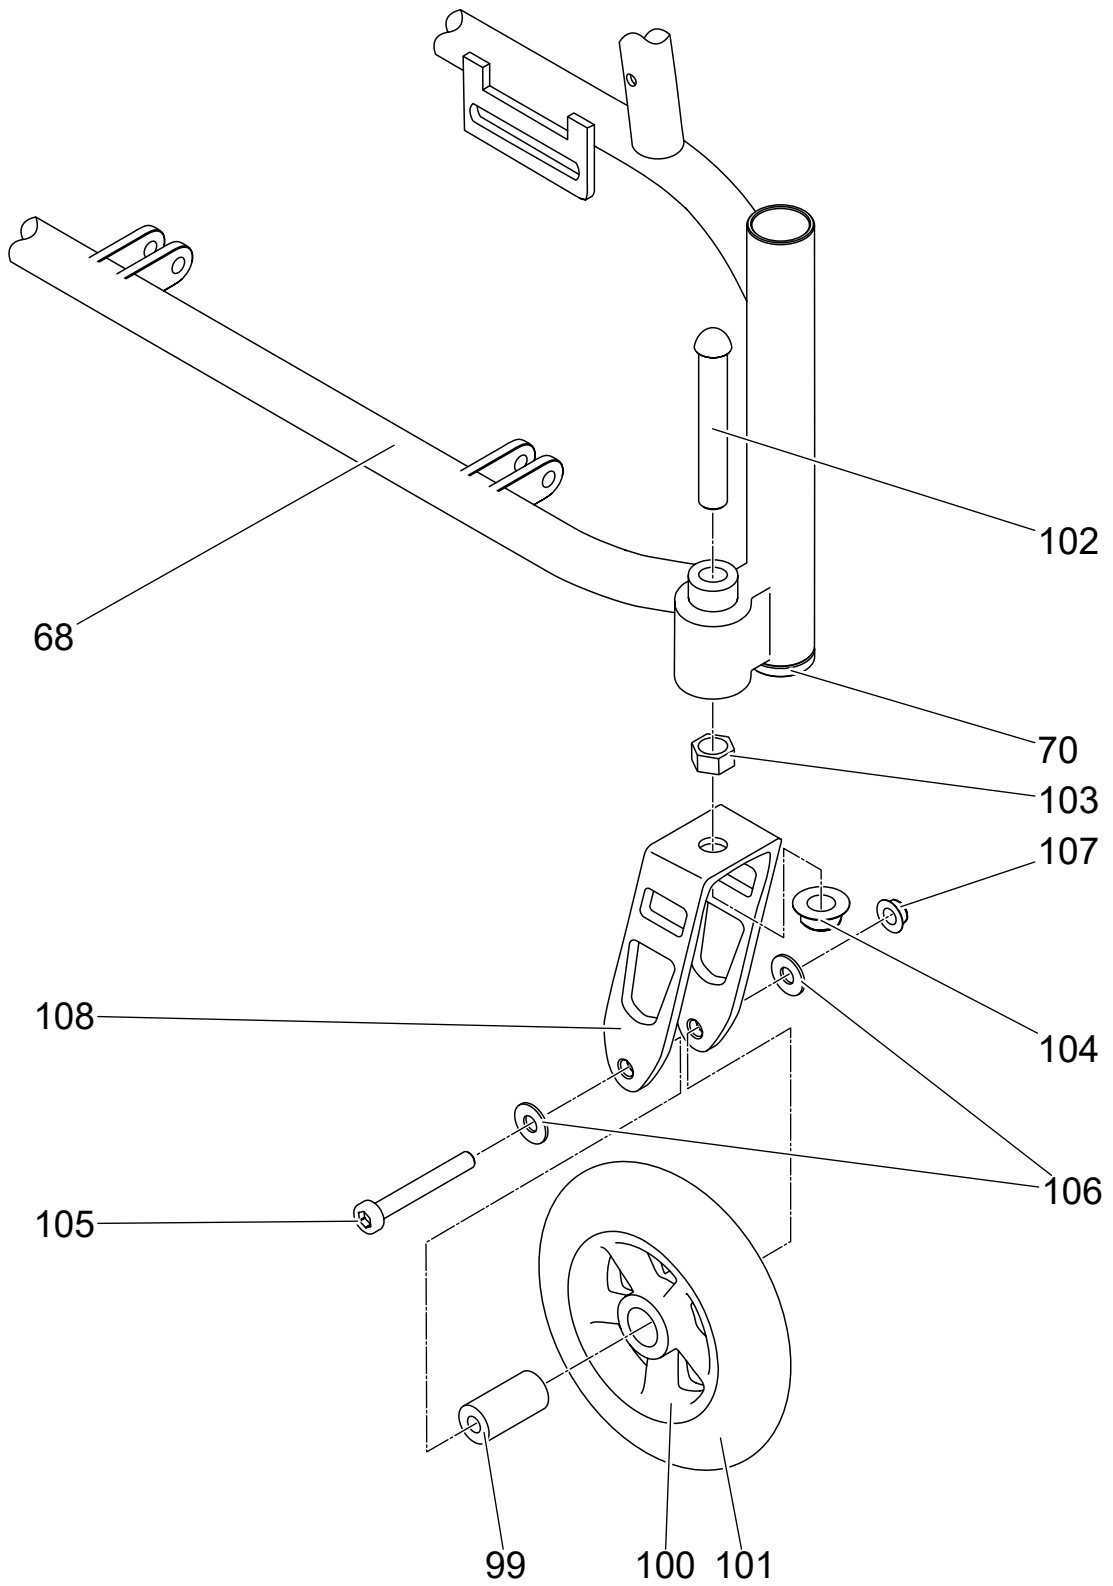

03 FOOTREST

WHEEL CHAIR Catalog